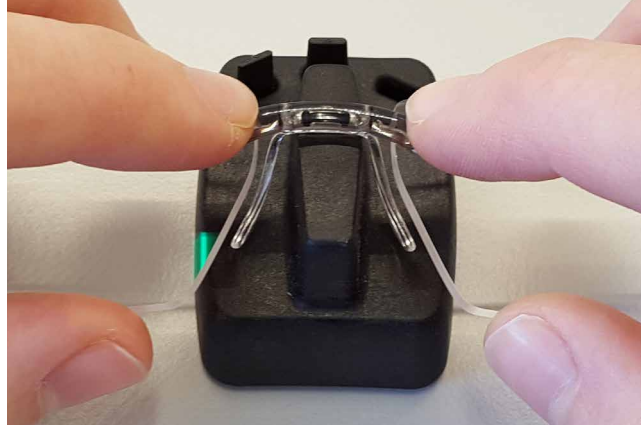

Mounting Tool for Nosepads

Shipping in 1 week