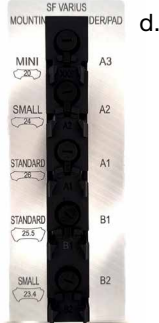

Table of Content

	Page
Mounting Equipment (Devices, Inserts, Tools, ...)	4-5
Workstations/Swap-Equipment and Other	6-7
Demo Glasses	8
Chains with Color Chips	9
Contur Foils	10-11
Mounting Tool for Nosepads	12
Fitting Parts Box	13
POS-Communication	14

For ordering please use the official forms available
in the Login of the OW-website and send them to
orders@optikwerkstatt.de

SFC = classic / SFCC = classic Contur / SFCK = classic Kid / SFAL = airlight / SFM = motion / SFR = rainbow /
SFV = varius / SFFA = fashion / SFLO = loop / SFLOK = loop Kid / SFLOB = loop Baby / SFCH = champ

Mounting Equipment (Devices, Inserts, Tools, ...)

Shipping of 1xx, 2xx, 3xx, 404, 405, 406, 7xx in 4-6 weeks

401, 402, 403, 407, 5xx, 6xx in 2-3 weeks